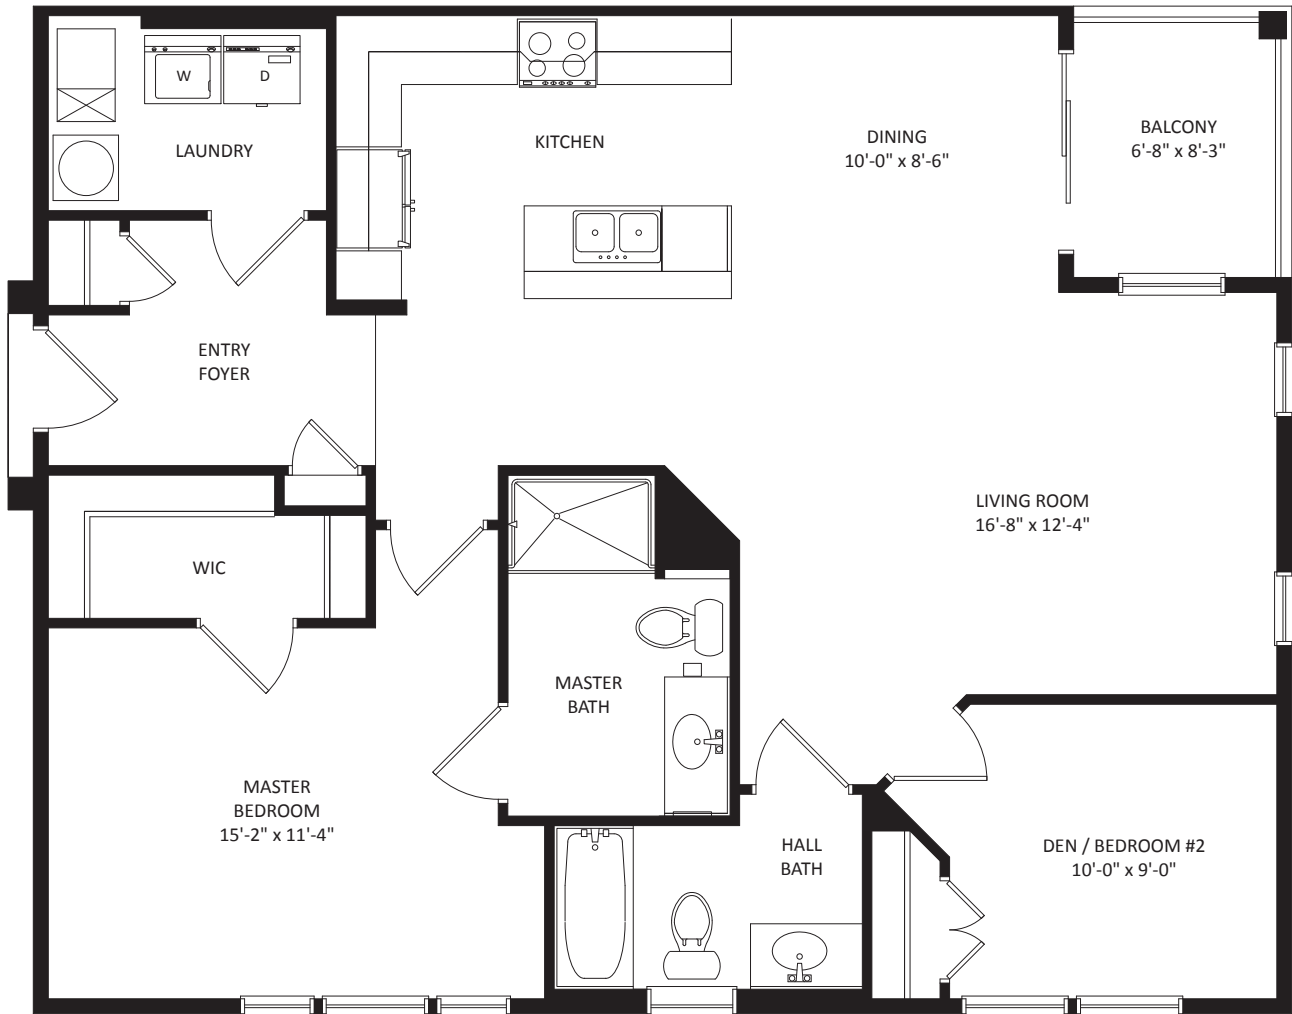

VISTAVIEW

The Skyline

2 bedroom • 2bath • 1,045sf

All dimensions approximate