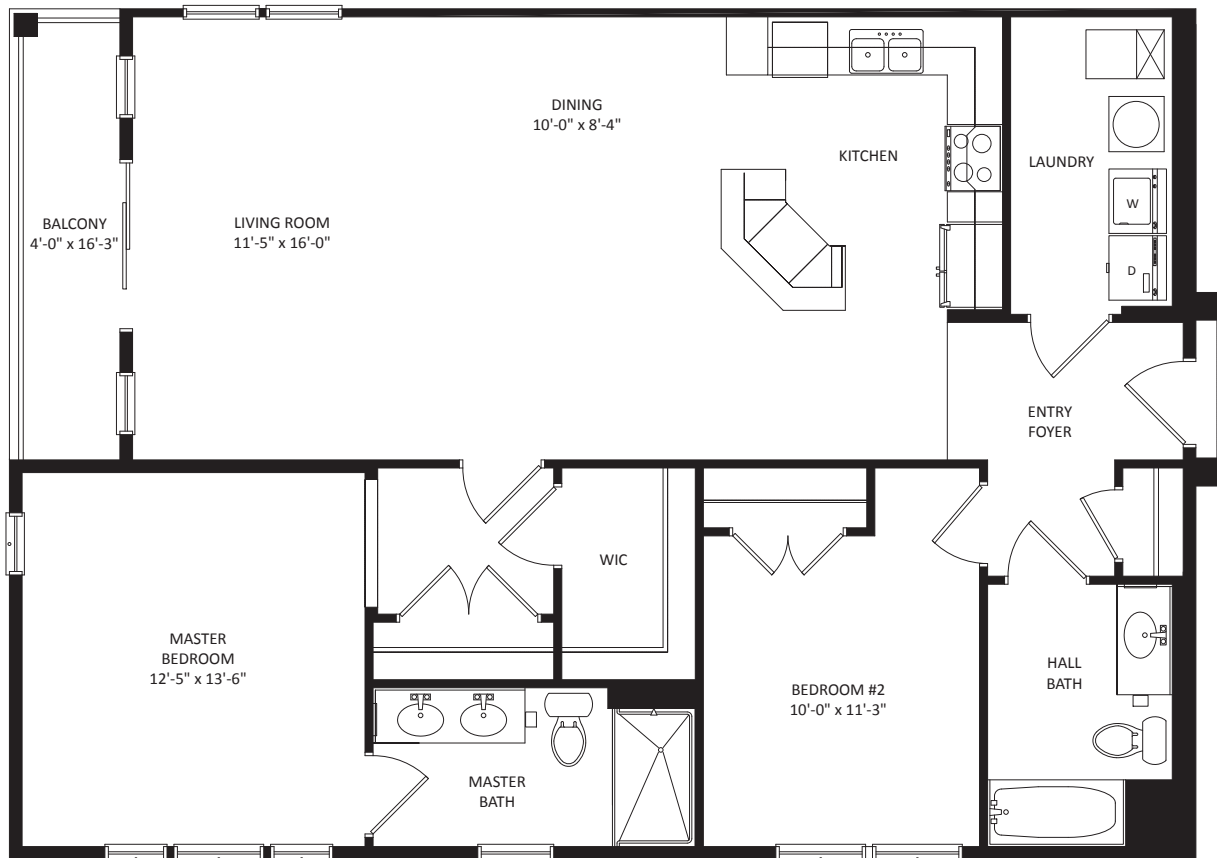

VISTAVIEW

The Panorama

2 bedroom • 2bath • 1,259sf

All dimensions approximate